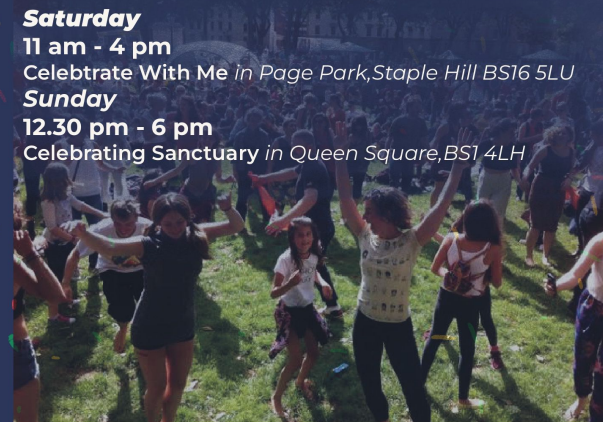

FREE

WOMEN ONLY

On Our Doorstep Film Screening
with Q&A, 8 pm - 10.30 pm
The Cube, Dove Street South, BS2 8JD
www.cubecinema.com

BUY TICKETS

JUNE 22ND Rethinking Refugee Trade Fair
9.30 am - 12.30 pm
The Foundation, St George's Road, BS1 5BE
[facebook.com/ACHintegrates](https://www.facebook.com/ACHintegrates)

FREE

FAMILY FRIENDLY

Afghan Peace Feast with Bridges for
Communities, 7 pm - 9 pm
Trinity Centre, BS2 0NW
www.bridgesforcommunities.com

BUY TICKETS

JUNE 23RD Women's Craft Club Masterclass
11 am - 1 pm
Arnolfini, BS1 4QA
www.arnolfini.org.uk

FREE

WOMEN ONLY

Arabic Language Cafe, Drop-In
with RefuLingua, 5 pm - 7 pm
Baraka Community Cafe, Beaufort St, BS5 0SQ
www.bridgesforcommunities.com

FREE

JUNE 19TH - 25TH We The Curious Big Screen Refugee Week Playlist
2 pm - 5 pm Daily
Millennium Square, BS1 5DB
www.wethecurious.org/bigscreen

FROM JUNE 18TH BRAC Exhibition 'Compassion and Belonging'
Venue to be confirmed
[facebook.com/BristolRefugeeArtistCollective](https://www.facebook.com/BristolRefugeeArtistCollective)

CELEBRATING SANCTUARY WEEKEND!

SATURDAY 24TH AND SUNDAY 25TH JUNE

We are back with a two day celebration of refugee arts and culture. Live performances, activities, games, kids area, stalls, delicious food, bring friends and family and join us for one or both!

Saturday

11 am - 4 pm

Celebrate With Me in Page Park, Staple Hill BS16 5LU

Sunday

12.30 pm - 6 pm

Celebrating Sanctuary in Queen Square, BS1 4LH

There will also be activities for all the family throughout the weekend at Arnolfini, Bristol Old Vic and short films on the We the Curious Big Screen.

Stayed tuned to our socials and website for full details and stage line-ups!